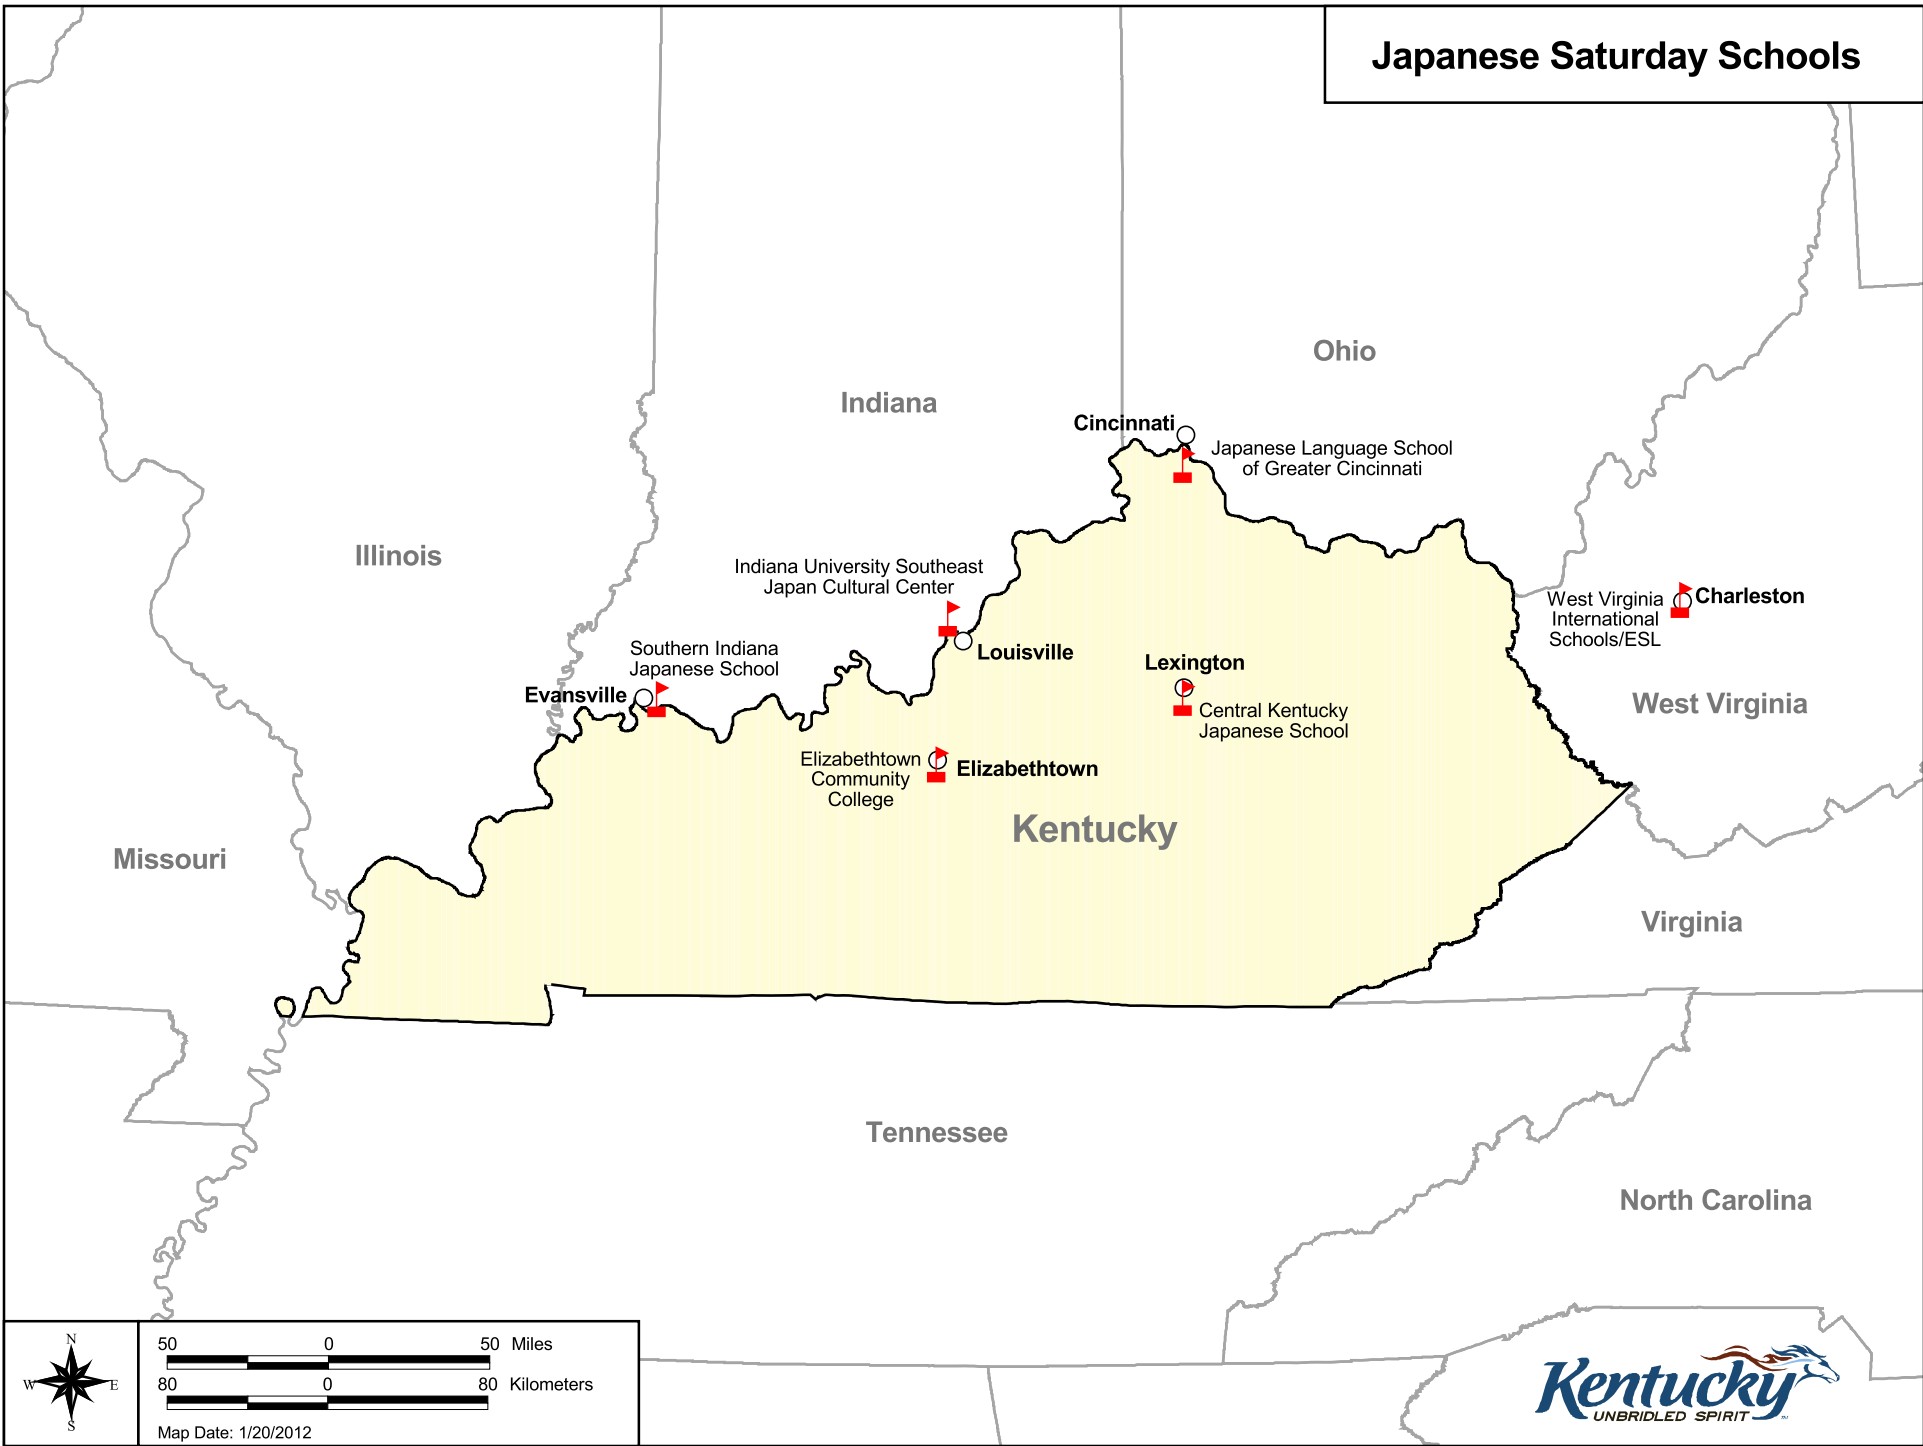

Japanese Saturday Schools

50 0 50 Miles
80 0 80 Kilometers
Map Date: 1/20/2012