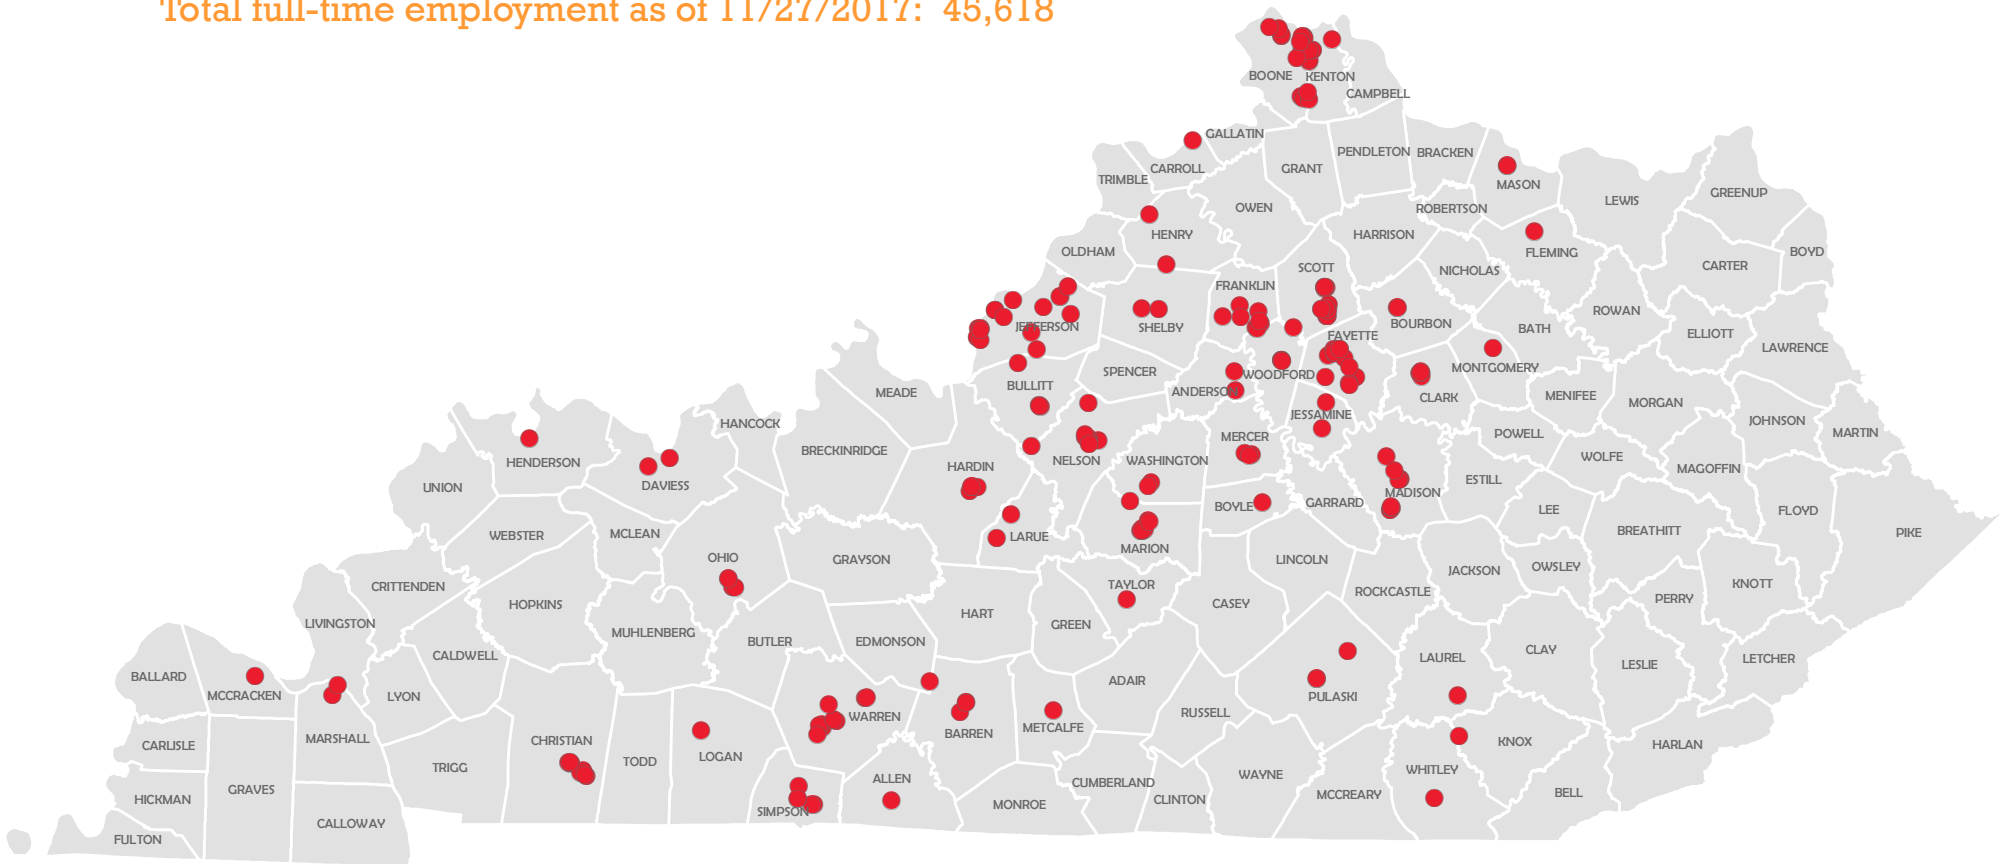

Japanese-Owned Facilities in Kentucky

Total number of Japanese owned facilities: 193*

Total full-time employment as of 11/27/2017: 45,618

*Two new locations of Japanese-owned facilities have been announced, but are not yet operating or included in the total employment.