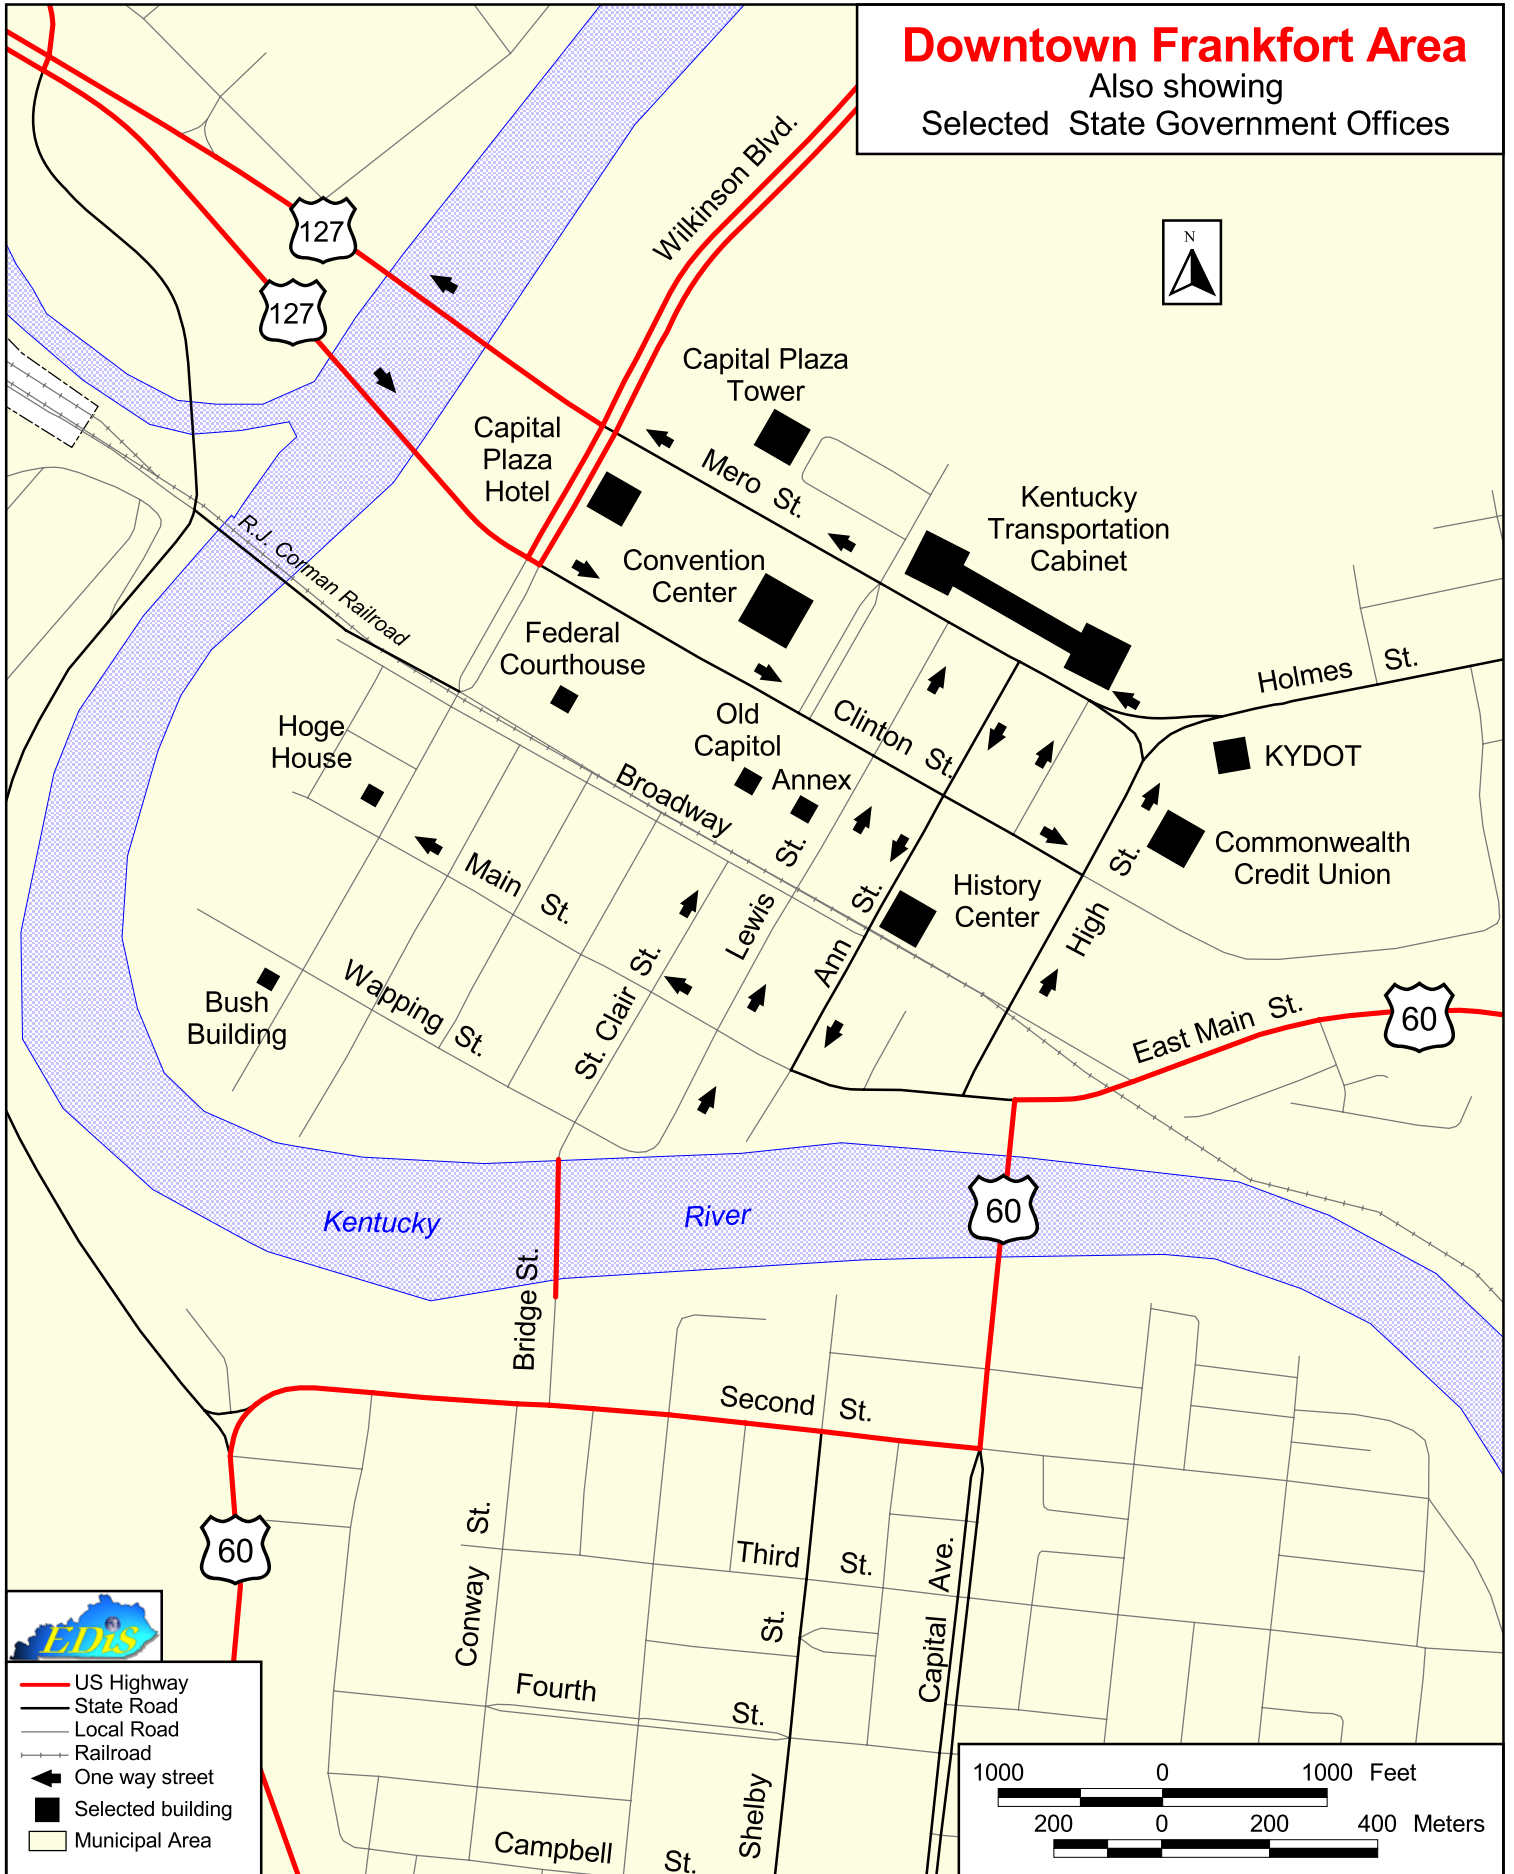

# Downtown Frankfort Area

Also showing  
Selected State Government Offices

- US Highway
- State Road
- Local Road
- Railroad
- ← One way street
- Selected building
- Municipal Area

For more information contact the Kentucky Cabinet for Economic Development, Department for New Business Development, Old Capitol Annex, 300 West Broadway, Frankfort, Kentucky 40601 Tel: (502) 564-7140 Fax: (502) 564-3256

Portions of this map include data from the KTC, BTS, ESRI, USGS as well as internal data of KCED. All information shown on this map is from sources deemed reliable. No warranty or representation is made to its accuracy, errors or omissions that may be contained within.

Map Date: 3/7/2007

[www.thinkkentucky.com/edis/](http://www.thinkkentucky.com/edis/)